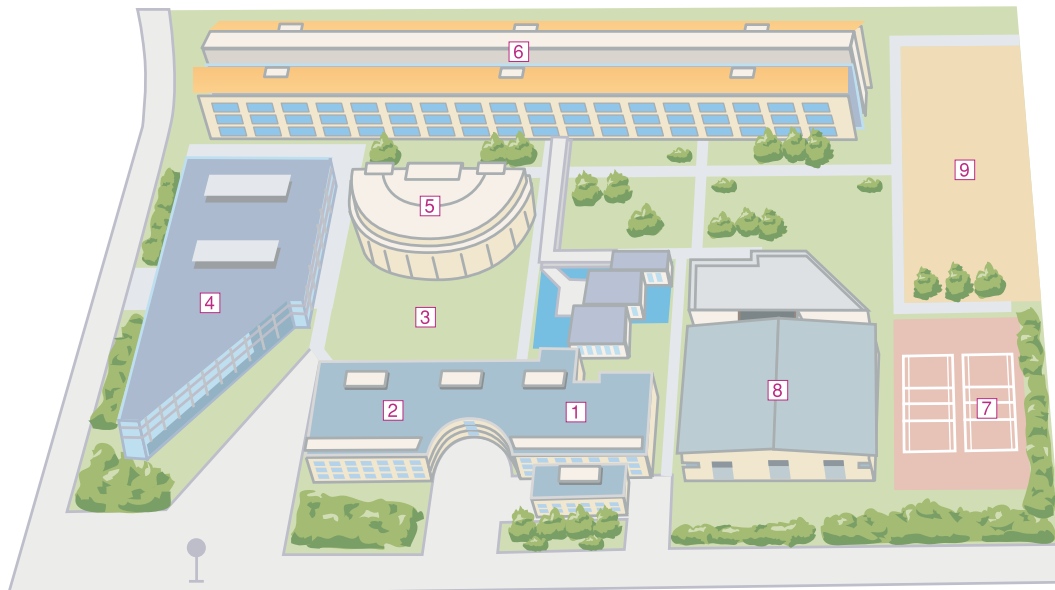

# Campus Map

## Arakawa Campus

● Faculty of Health Sciences (Sophomores to Senior Students)

- 1 Health & Welfare Wing
- 2 Administration Wing
- 3 Courtyard
- 4 Library
- 5 Auditorium
- 6 Lecture Rooms
- 7 Tennis Courts
- 8 Gymnasium
- 9 Ground

Shutodai Arakawa Campus-Mae